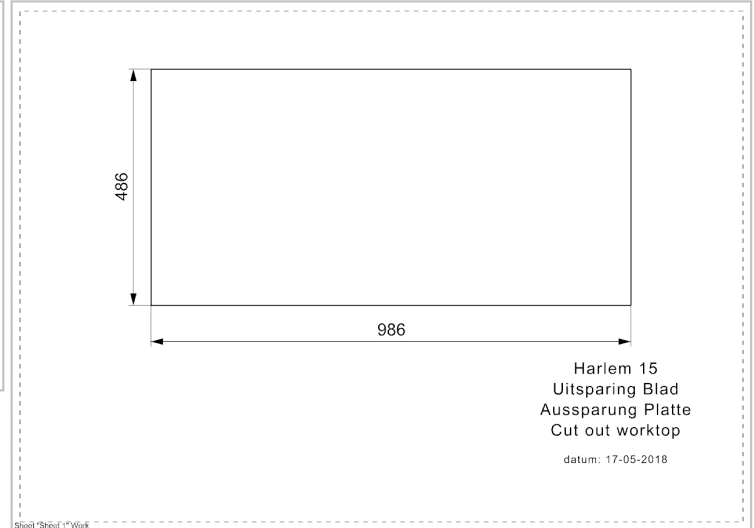

REGINOX

Harlem 15 Pure White

Additional Information

Depth	200 mm / 140 mm
SKU	R31285
Outlet	3.5" outlet
Cabinet	600 mm
Type sink	One and a half bowl, Sinks with drainer
Size sink	330 x 440 / 156 x 300 mm
Total dimension	1000 x 500 mm
Installation method	Inset
Packaging	Loose on a pallet