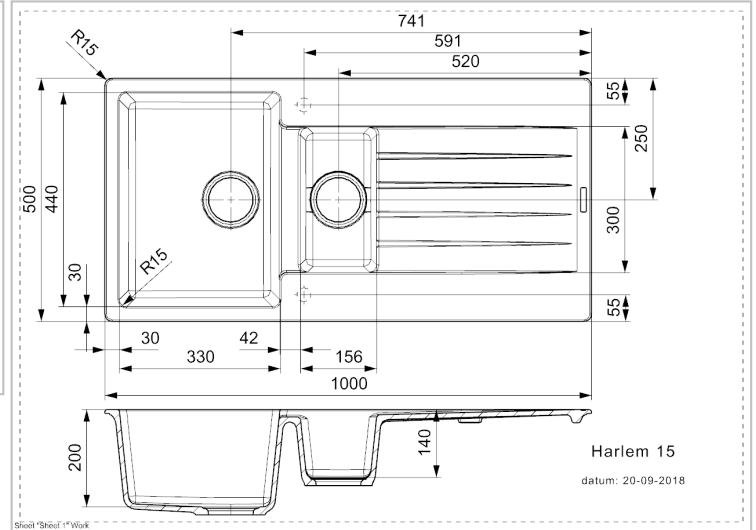

### Additional Information

<b>Depth</b>	200 mm / 140 mm
<b>SKU</b>	R31308
<b>Outlet</b>	3.5" outlet
<b>Cabinet</b>	600 mm
<b>Type sink</b>	One and a half bowl, Sinks with drainer
<b>Size sink</b>	330 x 440 / 156 x 300 mm
<b>Total dimension</b>	1000 x 500 mm
<b>Installation method</b>	Inset
<b>Packaging</b>	Box