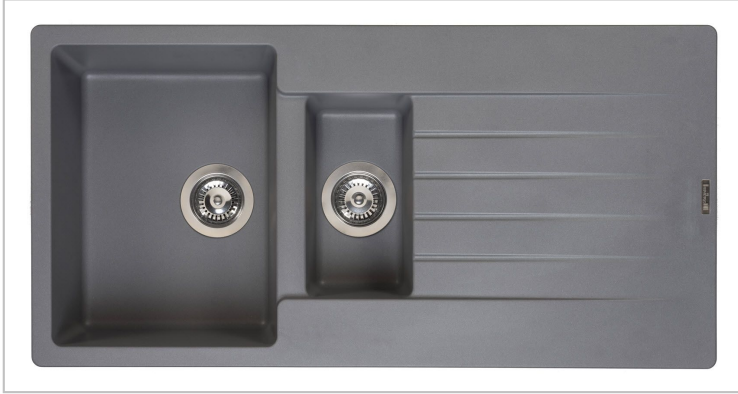

## Harlem 15 Grey Silvery

### Additional Information

<b>Depth</b>	200 mm / 140 mm
<b>SKU</b>	R31308
<b>Outlet</b>	3.5" outlet
<b>Cabinet</b>	600 mm
<b>Type sink</b>	One and a half bowl, Sinks with drainer
<b>Size sink</b>	330 x 440 / 156 x 300 mm
<b>Total dimension</b>	1000 x 500 mm
<b>Installation method</b>	Inset
<b>Packaging</b>	Box