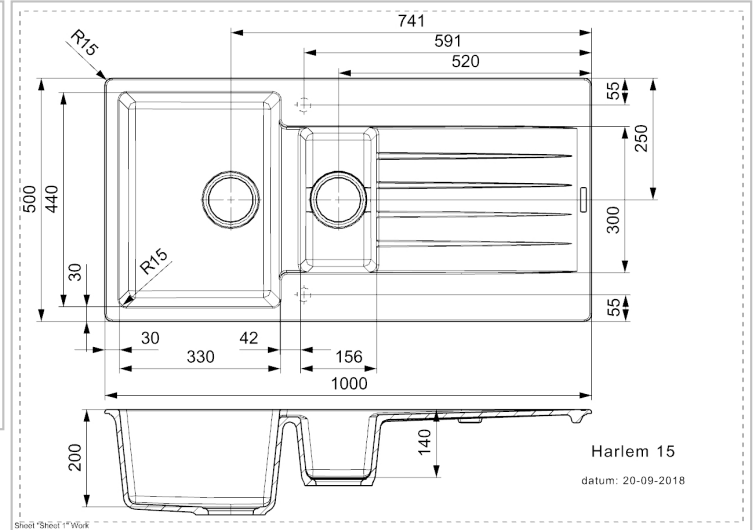

REGINOX

Harlem 15 Caffè Silvery

Additional Information

Depth	200 mm / 140 mm
SKU	R31315
Outlet	3.5" outlet
Cabinet	600 mm
Type sink	One and a half bowl, Sinks with drainer
Size sink	330 x 440 / 156 x 300 mm
Total dimension	1000 x 500 mm
Installation method	Inset
Packaging	Box