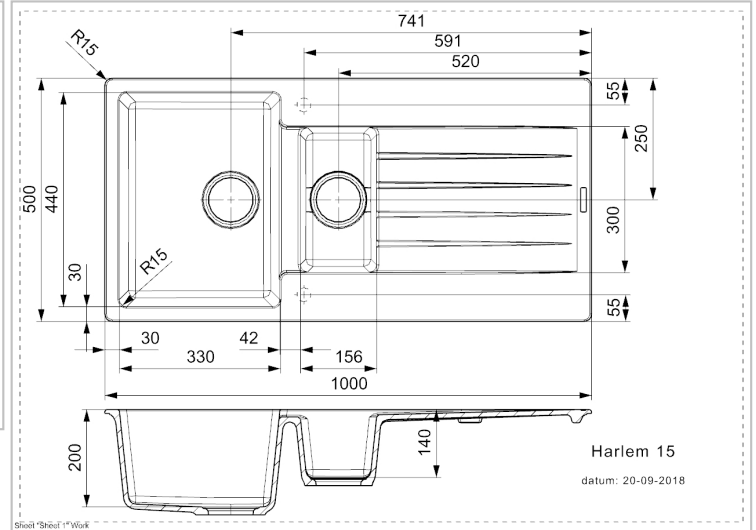

REGINOX

Harlem 15 Caffè Silvery

Additional Information

Depth	200 mm / 140 mm
SKU	R31315
Outlet	3.5" outlet
Cabinet	600 mm
Type sink	One and a half bowl, Sinks with drainer
Size sink	330 x 440 / 156 x 300 mm
Total dimension	1000 x 500 mm
Installation method	Inset
Packaging	Box