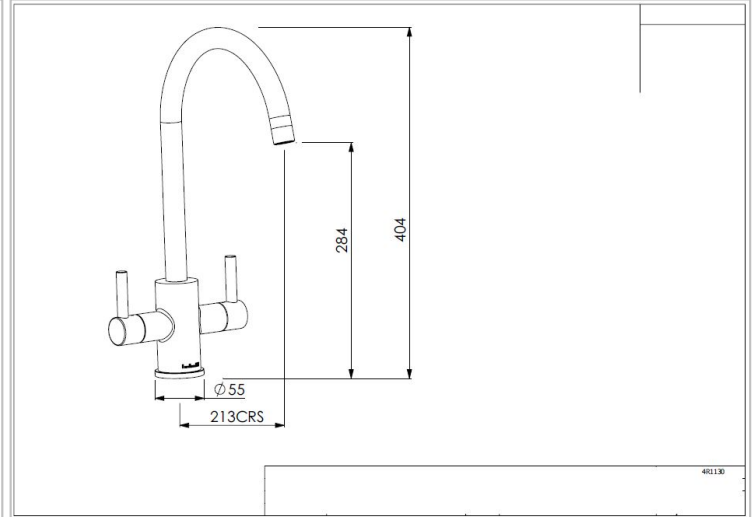

## Genesis WH

## Additional Information

|          |                   |
|----------|-------------------|
| Material | Chrome            |
| SKU      | GENESIS WH        |
| Type     | Double-handle tap |