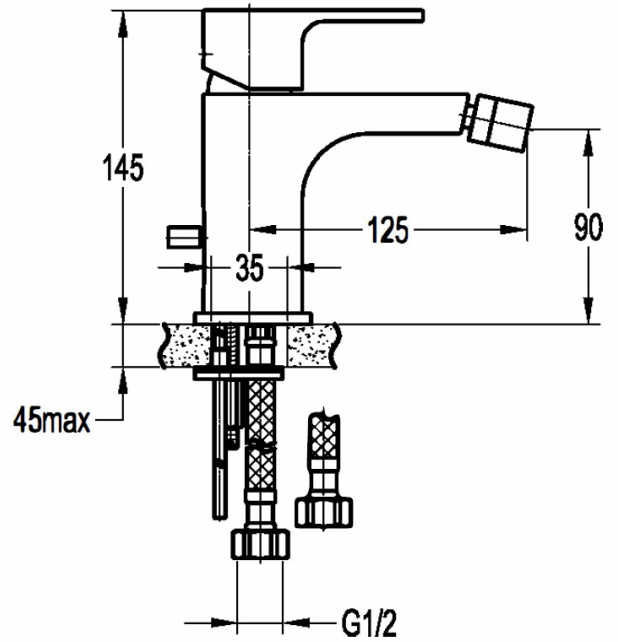

TECHNICAL DATA SHEET

SMART BIDET MIXER

Guarantee:
Sub Category:

10 year
Bidet Mixers

Range:

Smart

Dimensions are in millimetres except thread sizes which are BSP imperial.

Features