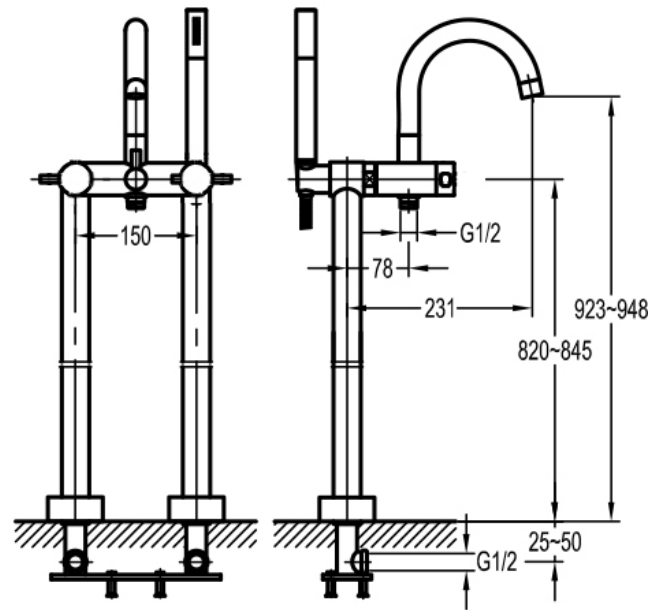

TECHNICAL DATA SHEET

LEVO FLOOR STANDING BATH AND SHOWER MIXER – MATT BLACK

Category:
Range:

Showering
Levo

Guarantee:
Sub Category:

15 year
Bath taps

Dimensions are in millimetres except thread sizes which are BSP imperial.