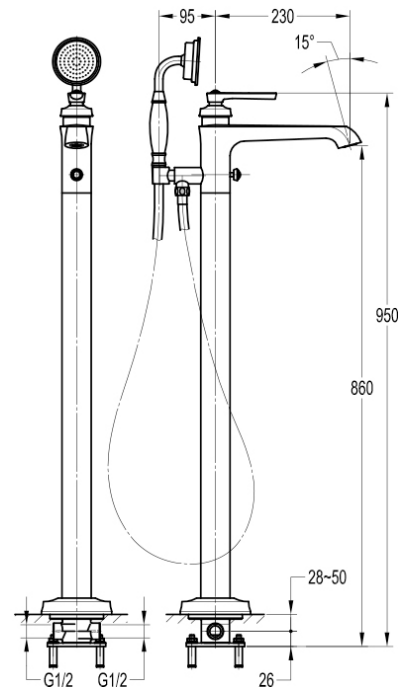

## LIBERTY FLOOR STANDING BATH AND SHOWER MIXER WITH SHOWER SET - CHROME

Dimensions are in millimetres except thread sizes which are BSP imperial.