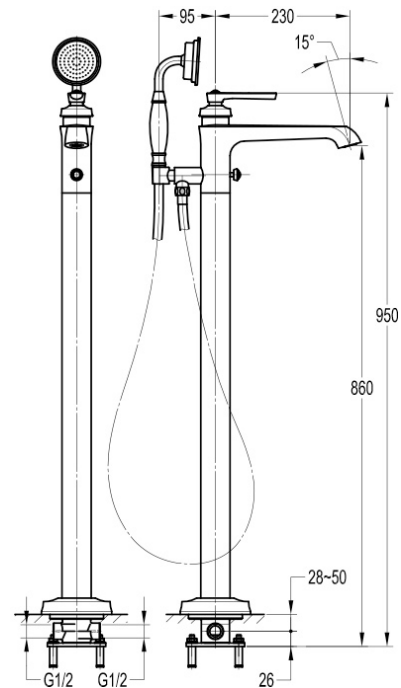

## LIBERTY FLOOR STANDING BATH AND SHOWER MIXER WITH SHOWER SET - ORB

Dimensions are in millimetres except thread sizes which are BSP imperial.