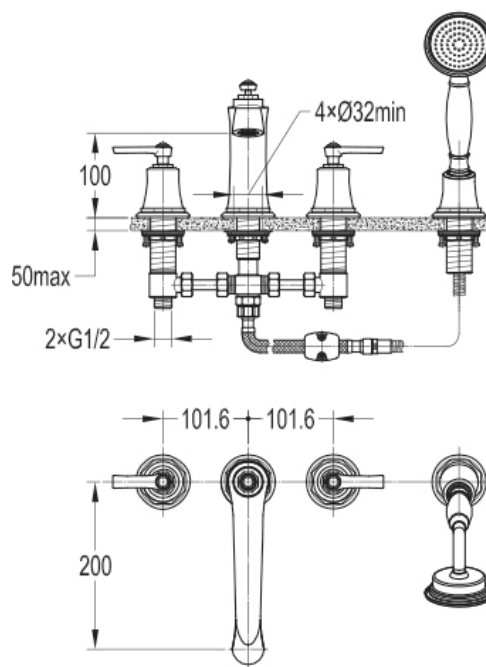

TECHNICAL DATA SHEET

LIBERTY 4-HOLE BATH AND SHOWER MIXER WITH SHOWER SET - CHROME

Dimensions are in millimetres except thread sizes which are BSP imperial.

Notes

Our guarantee is subject to the product having been installed, used and maintained in accordance with our instructions. All working parts (such as hinges, ceramic disks, cartridges, seals and cistern fittings), which are subject to normal wear and tear, are covered for 36 months from proof of purchase date. Our guarantee applies to the original purchaser and is non-transferable. Our guarantee is only applicable in the UK and ROI. This does not affect your statutory rights.

We recommend that a pressure reducing valve is fitted in installations where the water supply pressure exceeds 3 bar. Pressure in excess of 3 bar could reduce the working life of this product and invalidate the guarantee.