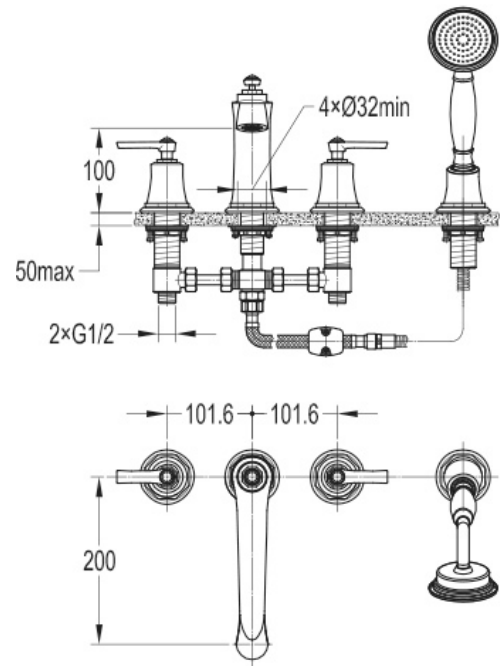

TECHNICAL DATA SHEET

LIBERTY 4-HOLE BATH AND SHOWER MIXER WITH SHOWER SET - ORB

Dimensions are in millimetres except thread sizes which are BSP imperial.

Notes

Our guarantee is subject to the product having been installed, used and maintained in accordance with our instructions. All working parts (such as hinges, ceramic disks, cartridges, seals and cistern fittings), which are subject to normal wear and tear, are covered for 36 months from proof of purchase date. Our guarantee applies to the original purchaser and is non-transferable. Our guarantee is only applicable in the UK and ROI. This does not affect your statutory rights.

We recommend that a pressure reducing valve is fitted in installations where the water supply pressure exceeds 3 bar. Pressure in excess of 3 bar could reduce the working life of this product and invalidate the guarantee.