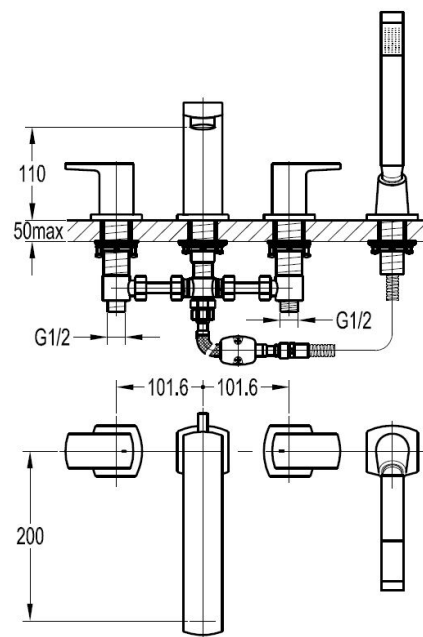

TECHNICAL DATA SHEET

DEKKA 4-HOLE BATH AND SHOWER MIXER WITH SHOWER SET

Category:	Bath Shower Mixers	Guarantee:	10 year
Range:	Dekka	Sub Category:	Deck Mounted
Weight:	27kg		

Dimensions are in millimetres except thread sizes which are BSP imperial.