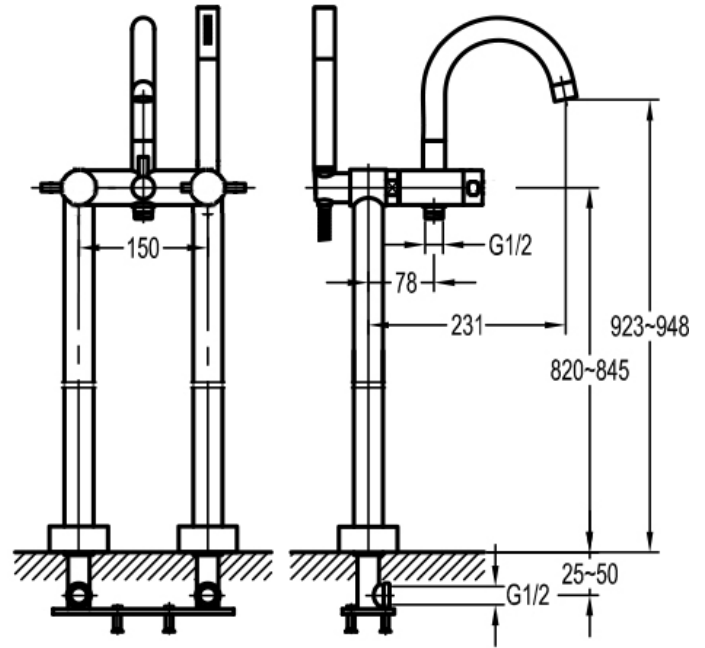

TECHNICAL DATA SHEET

 LEVO FLOOR STANDING BATH AND SHOWER MIXER -
 BRUSHED GOLD

Dimensions are in millimetres except thread sizes which are BSP imperial.

Notes

Our guarantee is subject to the product having been installed, used and maintained in accordance with our instructions. All working parts (such as hinges, ceramic disks, cartridges, seals and cistern fittings), which are subject to normal wear and tear, are covered for 36 months from proof of purchase date. Our guarantee applies to the original purchaser and is non-transferable. Our guarantee is only applicable in the UK and ROI. This does not affect your statutory rights.

We recommend that a pressure reducing valve is fitted in installations where the water supply pressure exceeds 3 bar. Pressure in excess of 3 bar could reduce the working life of this product and invalidate the guarantee.