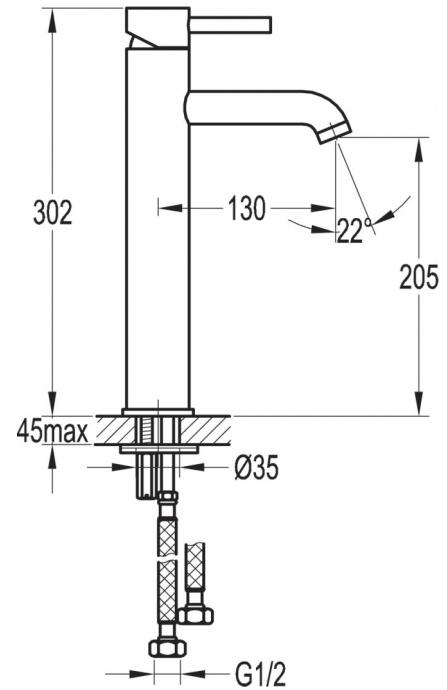

TECHNICAL DATA SHEET

LEVO TALL BASIN MIXER - BRUSHED BRASS

Dimensions are in millimetres except thread sizes which are BSP imperial.

Notes

Our guarantee is subject to the product having been installed, used and maintained in accordance with our instructions. All working parts (such as hinges, ceramic disks, cartridges, seals and cistern fittings), which are subject to normal wear and tear, are covered for 36 months from proof of purchase date. Our guarantee applies to the original purchaser and is non-transferable. Our guarantee is only applicable in the UK and ROI. This does not affect your statutory rights.