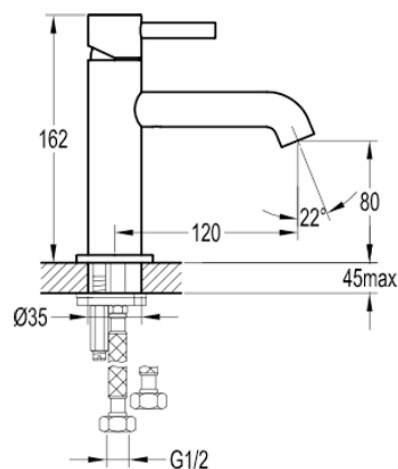

## LEVO MONO BASIN MIXER - BRUSHED BRASS

Dimensions are in millimetres except thread sizes which are BSP imperial.