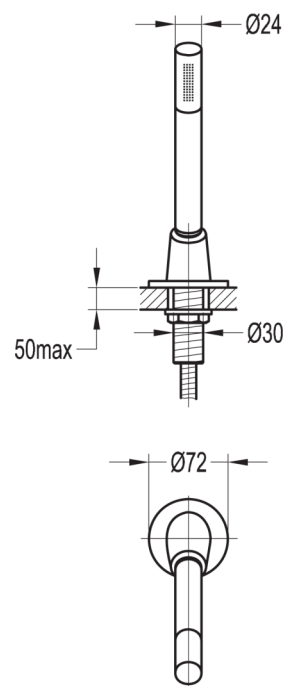

## ANNECY DECK MOUNTED PULL OUT SHOWER SET WITH KI036 HAND SHOWER

Category:  
Range:  
Weight:

Shower Accessories  
Annecy  
12kg

Guarantee:  
Sub Category:

10 year  
Hand Shower Kits

Dimensions are in millimetres except thread sizes which are BSP imperial.