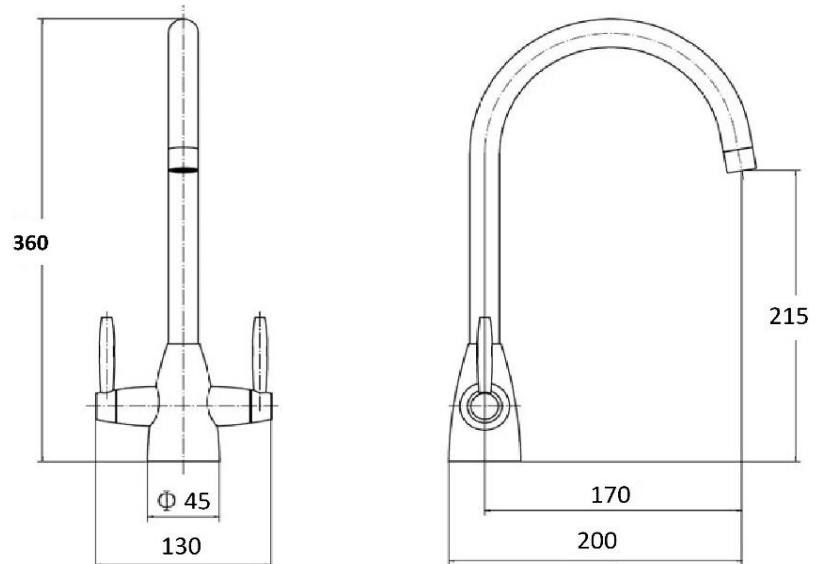

Adria Dual Lever Kitchen Sink Mixer with Swivel Spout - Chrome

General Information

Code	PDT-000211
Barcode_1_(Single_Item)	5010000211004
SKU CAT No:	3
Category	Kitchens
Sub Category	Kitchen Taps
Product_Weight_(KG)	1
Standards 1	n/a

Specification

Construction Material	Brass
Installation type	Deck Mounted
Colour / Finish	Chrome
Certification	No
WRAS No:	No
Height (mm)	360
Width (mm)	130
Length / Depth (mm)	45
Waste Included	No
Tap Tails Included	Yes
Style	Contemporary
Minimum Working Pressure	1
Maximum Working Pressure	5
Cartridge Type	1/2" Cartridge
Thermostat Cartridge Type	n/a
Flow Type	Single Flow
Number of Tap Holes Required:	1
Handle Type	Lever
Swivel Spout:	Yes
Inlet Connection:	1/2" BSP Flexible Tails
Tap Hole Diameter:	35mm
Type	Kitchen Taps
Supply:	Suitable for most plumbing systems, preferably balanced

Flow Rates

0.2Bar	0.5Bar	1Bar	2Bar	3Bar
6.4	7.8	10	11.8	13.5

Dimensions

The information contained on this page was correct at date of issue. Fitting dimensions are provided as a guide only. Some variation may occur due to manufacturing tolerances. Ellsi Ltd peruses a policy of continuing improvement in design and performance of its products and so reserves the right to change specifications without prior notice.