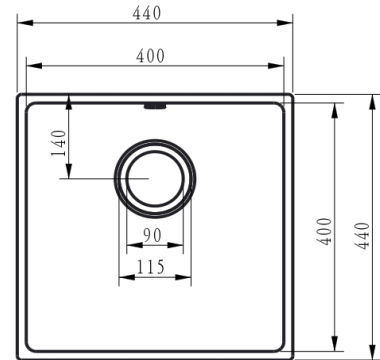

Matt White - Comite single bowl Inset or Undermounted kitchen sink - Over Size: 440x440x211mm

General Information

Code	PDT-000095
Barcode_1_(Single_Item)	5010000095000
SKU CAT No:	3
Category	Kitchens
Sub Category	Kitchen Sinks
Product_Weight_(KG)	5
Standards 1	EN 13310:2015+A1 2018 - Kitchen Sinks

Specification

Construction Material	Comite
Installation type	Inset or Undermounted
Colour / Finish	Matt White
Certification	No
WRAS No:	n/a
Height (mm)	211
Width (mm)	440
Length / Depth (mm)	440
Material Thickness	8mm
Number of Bowls:	1
Bowl	Single
Suitable for a waste disposer	Yes
Antibacterial Coating	Yes
Scratch Resistant	Yes
Wastes and overflows included	No
Tap Hole provided	No
Minimum Cabinet Size:	460mm
Main Bowl Capacity	32L Approx
Heat Resistance	180°C
Waste Size	90mm
Bowl Shape	Square
Surface treatment	Smooth
Finish	Matt White
Main Bowl Length (mm)	400
Main Bowl Width (mm)	400
Main Bowl Depth (mm)	211
Side Bowl Length (mm)	n/a
Side Bowl Width (mm)	n/a
Side Bowl Depth (mm)	n/a

Dimensions

The information contained on this page was correct at date of issue. Fitting dimensions are provided as a guide only. Some variation may occur due to manufacturing tolerances. Ellsi Ltd peruses a policy of continuing improvement in design and performance of its products and so reserves the right to change specifications without prior notice.