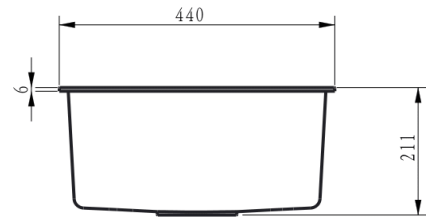

Dimensions

The information contained on this page was correct at date of issue. Fitting dimensions are provided as a guide only. Some variation may occur due to manufacturing tolerances. Ellsi Ltd peruses a policy of continuing improvement in design and performance of its products and so reserves the right to change specifications without prior notice.