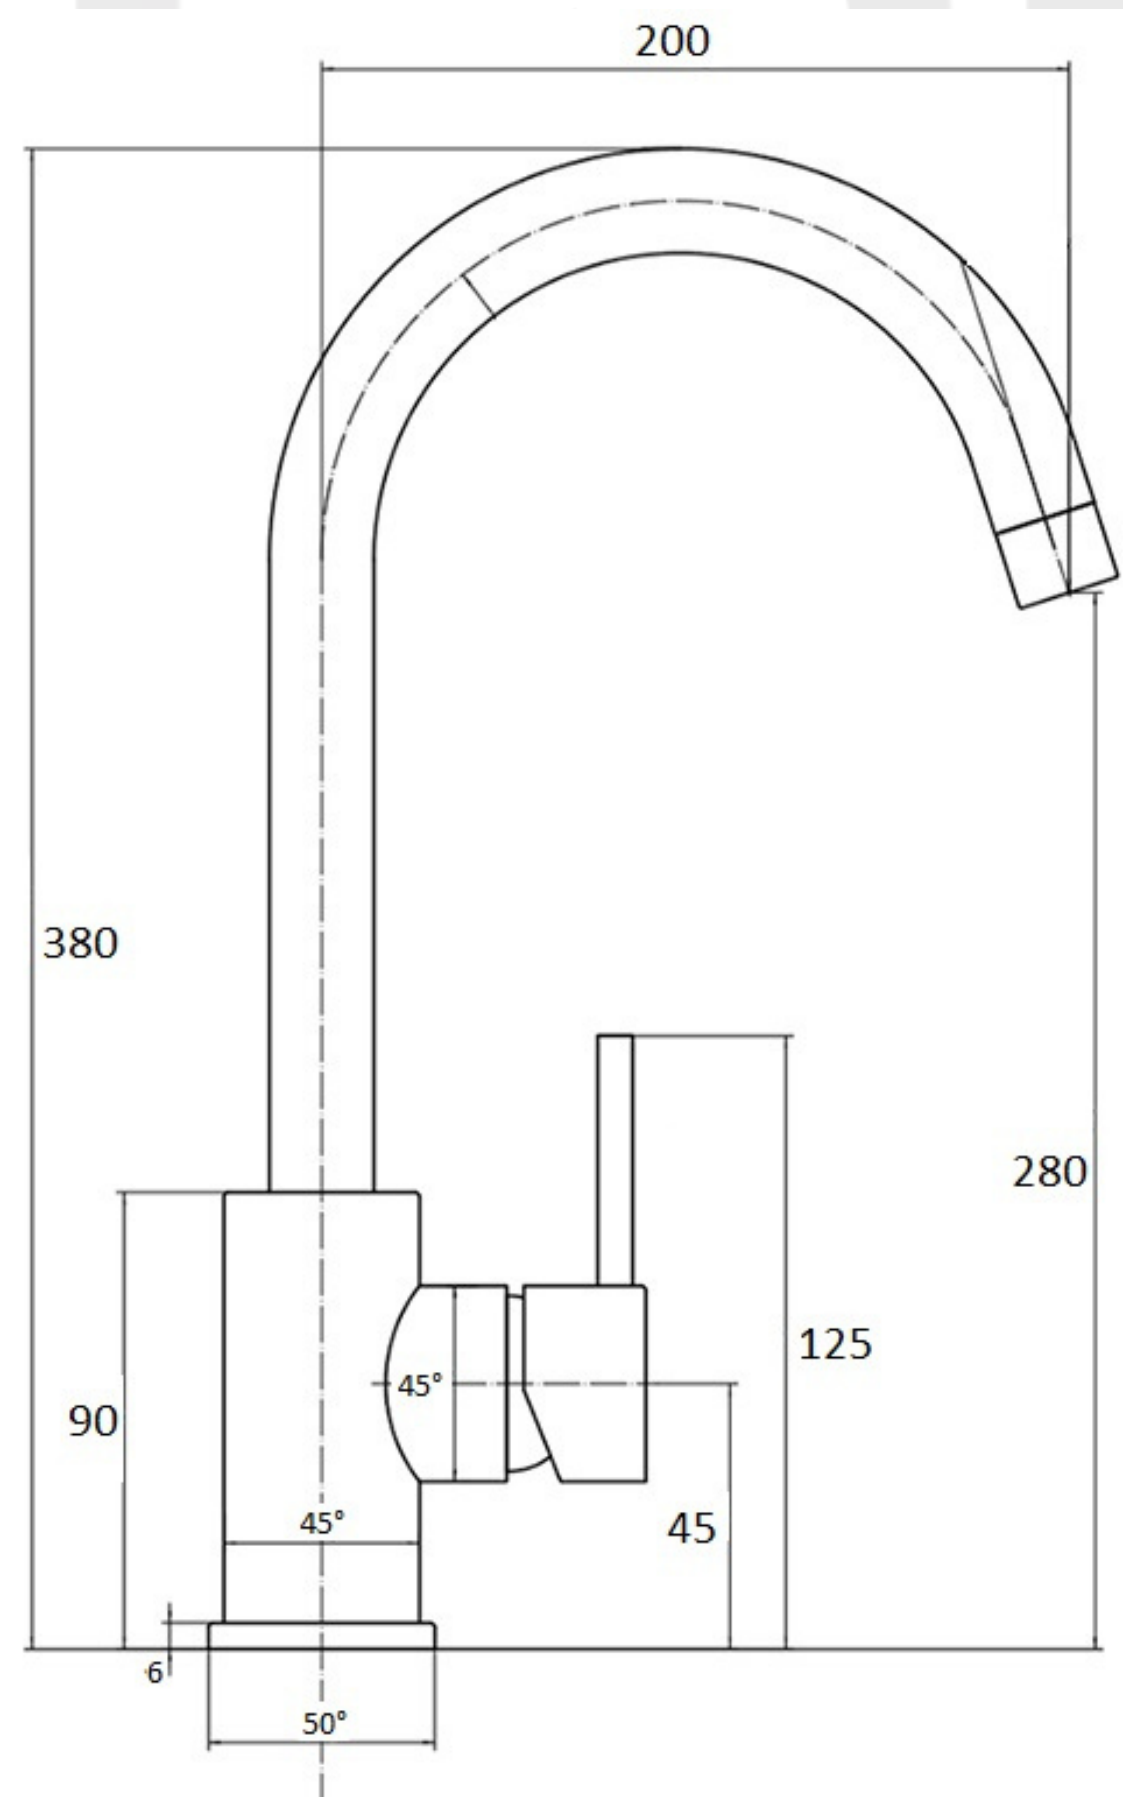

### Specification

Waste Included:	No
Tap Tails Included:	Yes
Style:	Contemporary
Minimum Working Pressure:	0.5
Maximum Working Pressure:	5
Cartridge Type:	35mm Cartridge
Thermostat Cartridge Type:	n/a
Flow Type:	Single Flow
Number of Tap Holes Required:	1
Handle Type:	Lever
Swivel Spout:	Yes
Inlet Connection:	1/2" BSP Flexible Tails
Tap Hole Diameter:	35mm
Height (mm):	380
Width (mm):	225
Length / Depth (mm):	50
SKU CAT No:	3
Category:	Kitchens
Sub Category:	Kitchen Taps
Product Weight (KG):	1.1
Carton Quantity (Pcs):	20
EAN:	5010000057008
Supply:	Suitable for most plumbing systems, preferably balanced