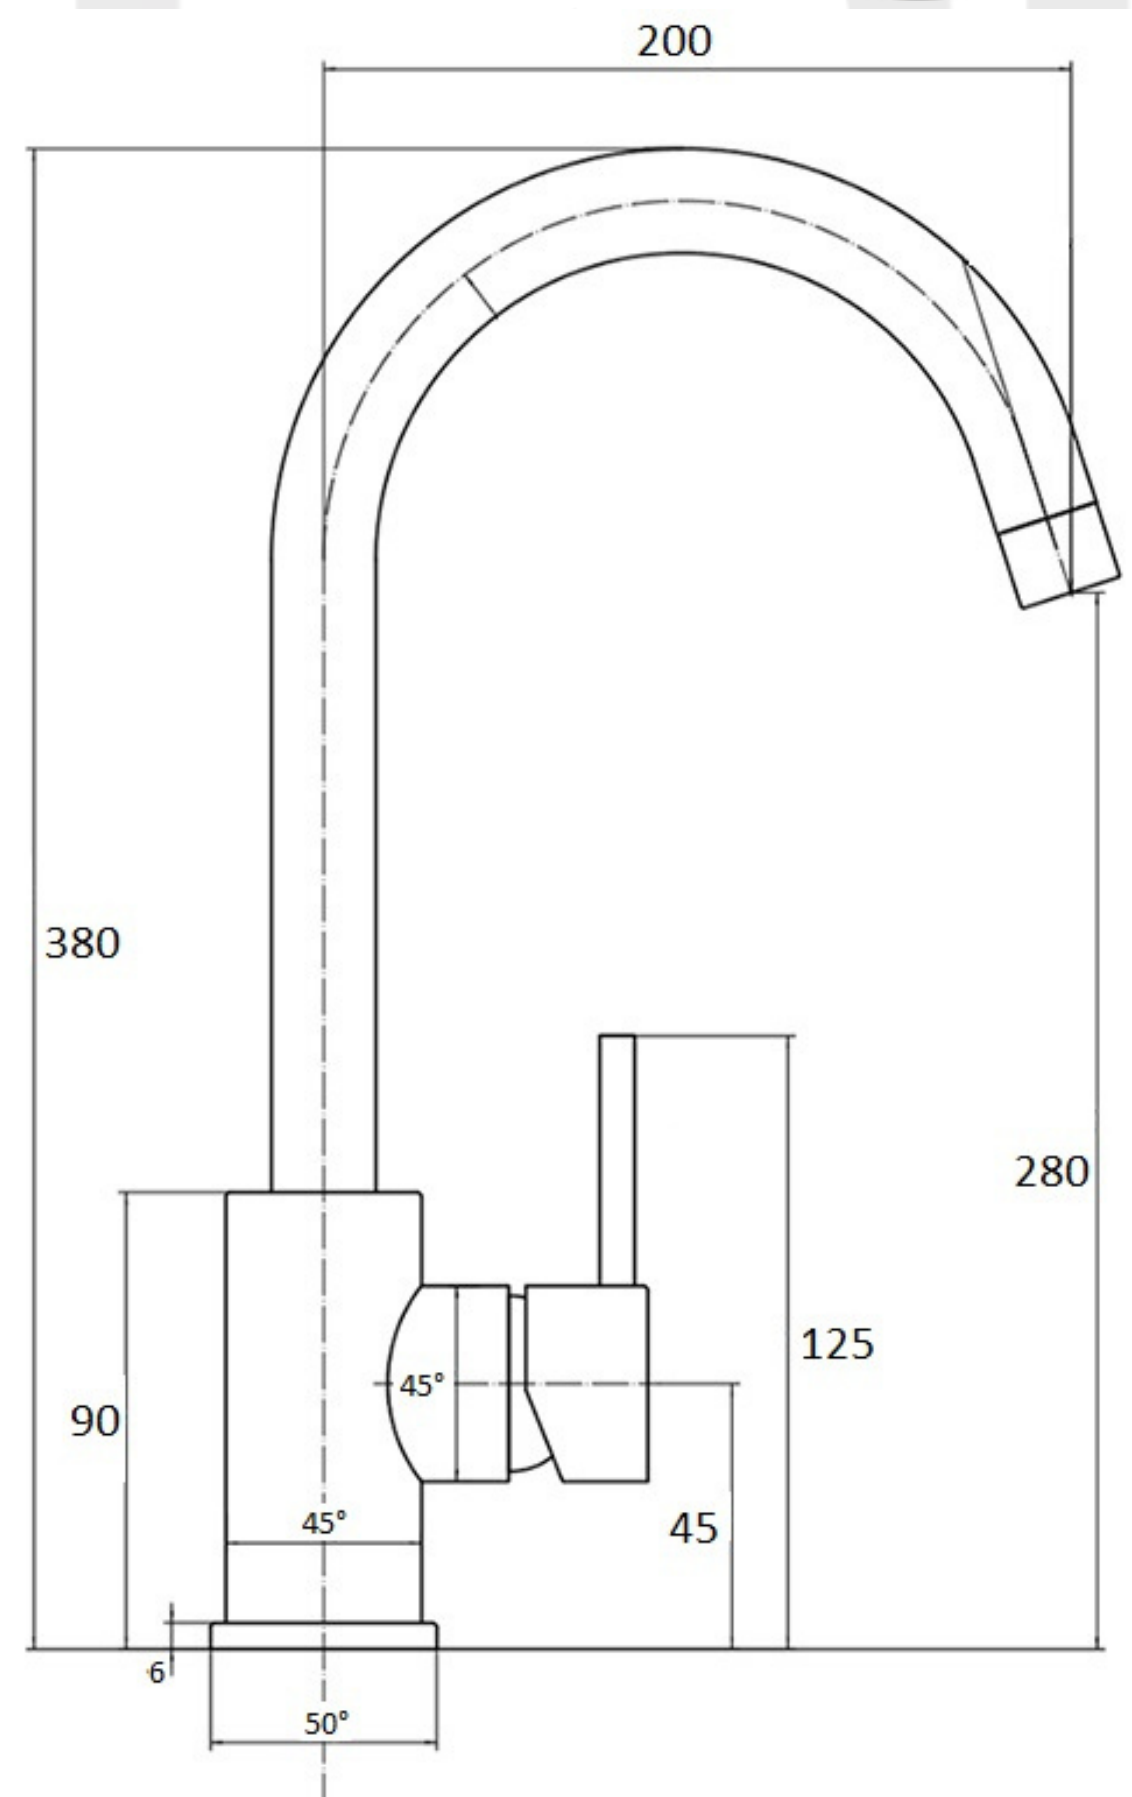

TECHNICAL SPECIFICATION

PDT-000056

Tivoli Brushed Matt Black Kitchen Mixer Tap with Swivel Spout - Swan Neck

General Information

Standards 1	n/a
Construction Material	S/S 304
Installation type	Deck Mounted
Colour / Finish	Matt Black
Certification	WRAS Approved
WRAS No:	2009039

Specification

Waste Included:	No
Tap Tails Included:	Yes
Style:	Contemporary
Minimum Working Pressure:	0.5
Maximum Working Pressure:	5
Cartridge Type:	35mm Cartridge
Thermostat Cartridge Type:	n/a
Flow Type:	Single Flow
Number of Tap Holes Required:	1
Handle Type:	Lever
Swivel Spout:	Yes
Inlet Connection:	1/2" BSP Flexible Tails
Tap Hole Diameter:	35mm
Height (mm):	380
Width (mm):	225
Length / Depth (mm):	50
SKU CAT No:	3
Category:	Kitchens
Sub Category:	Kitchen Taps
Product Weight (KG):	1.1
Carton Quantity (Pcs):	20
EAN:	5010000056001
Supply:	Suitable for most plumbing systems, preferably balanced

Flow Rates

Litres Per Minute

0.2bar	0.5bar	1bar	2bar	3bar
5.2	6	7.6	10	12

T: 01724 847397 or E: SALES@ELLSI.CO.UK