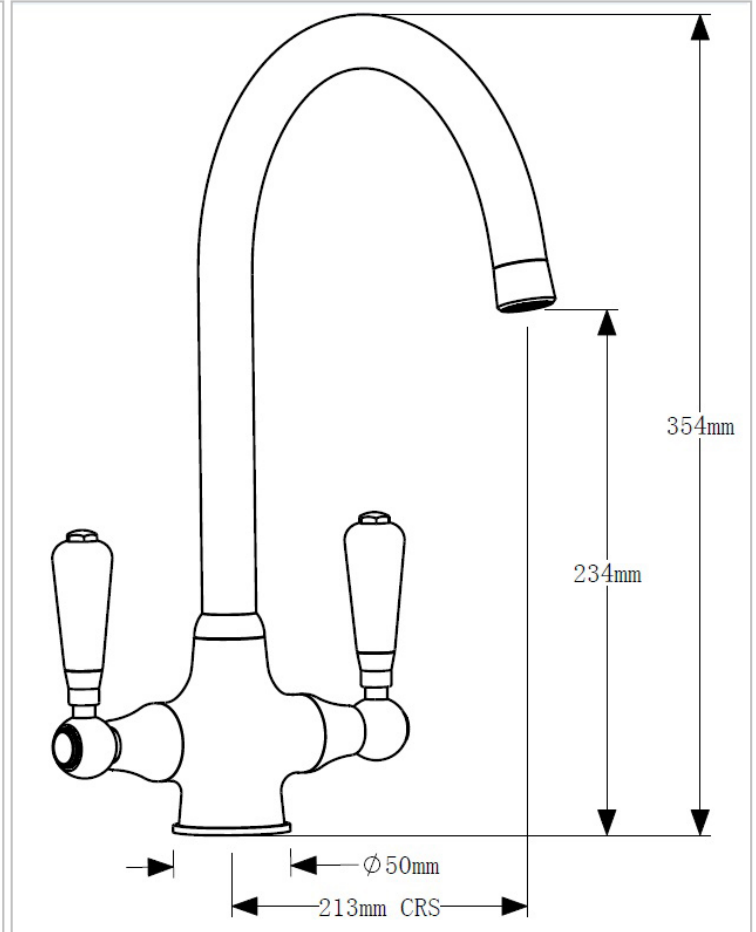

REGINOX

Elbe CH

Additional Information

Material	Chrome
SKU	ELBE
Type	Double-handle tap