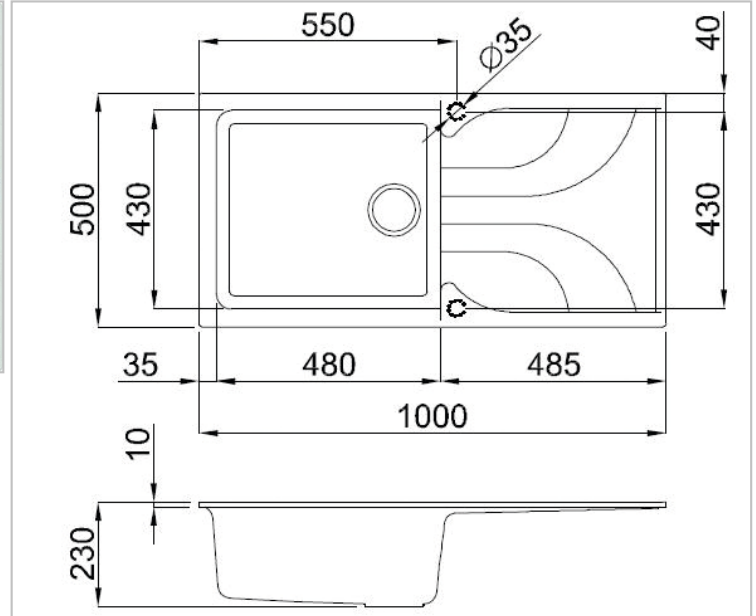

## Ego 480 white

### Details

Designed to provide the perfect balance between style, quality, design and price.  
The EGO features delicate curves to the drainer profile, good sized bowls and practicality.

### Additional Information

SKU	LGE48068
Size sink	480 x 430 mm
Outlet	3.5" outlet
Depth	230 mm
Cabinet	600 mm
Total dimension	1000 x 500 mm
Installation method	Inset