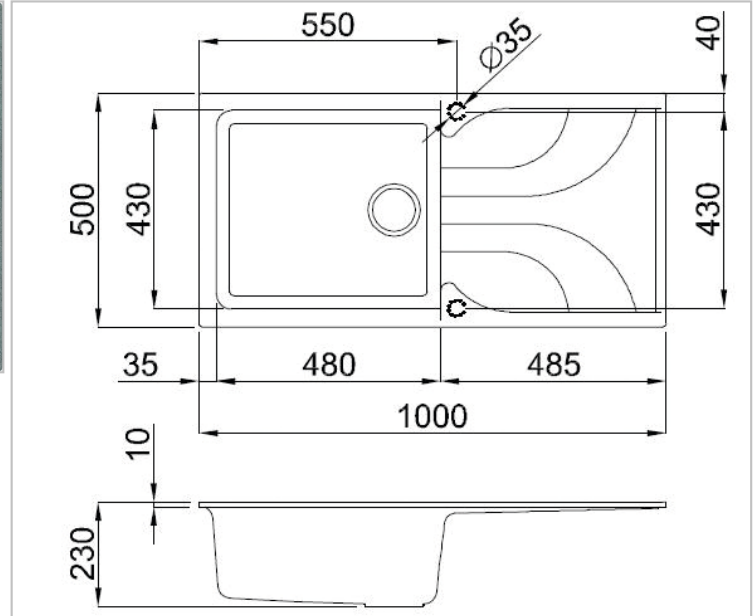

REGINOX

Ego 480 titanium

Details

Designed to provide the perfect balance between style, quality, design and price.
The EGO features delicate curves to the drainer profile, good sized bowls and practicality.

Additional Information

SKU	LME48073
Size sink	480 x 430 mm
Outlet	3.5" outlet
Depth	230 mm
Cabinet	600 mm
Total dimension	1000 x 500 mm
Installation method	Inset