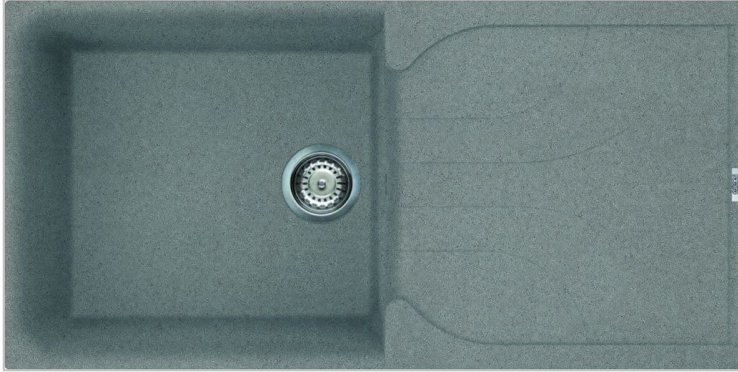

REGINOX

Ego 480 titanium

Details

Designed to provide the perfect balance between style, quality, design and price.
The EGO features delicate curves to the drainer profile, good sized bowls and practicality.

Additional Information

SKU	LME48073
Size sink	480 x 430 mm
Outlet	3.5" outlet
Depth	230 mm
Cabinet	600 mm
Total dimension	1000 x 500 mm
Installation method	Inset