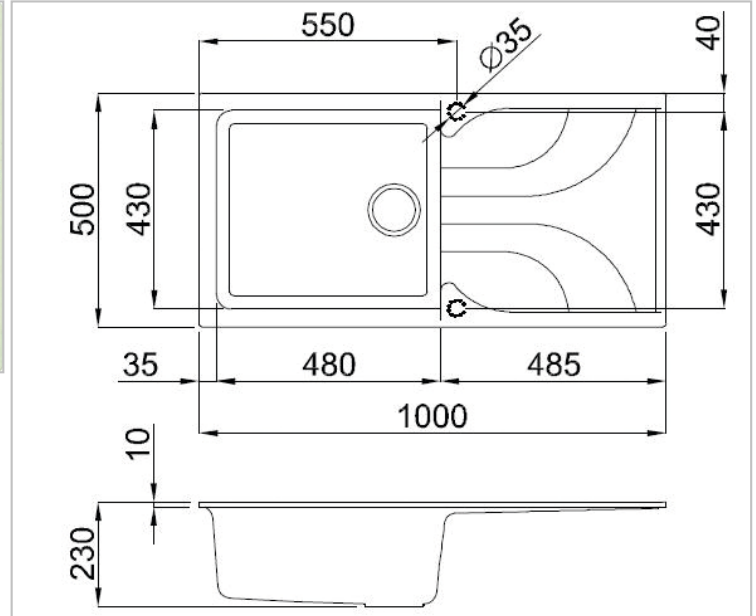

### Details

Designed to provide the perfect balance between style, quality, design and price.  
The EGO features delicate curves to the drainer profile, good sized bowls and practicality.

### Additional Information

SKU	LGE48062
Size sink	480 x 430 mm
Outlet	3.5" outlet
Depth	230 mm
Cabinet	600 mm
Total dimension	1000 x 500 mm
Installation method	Inset