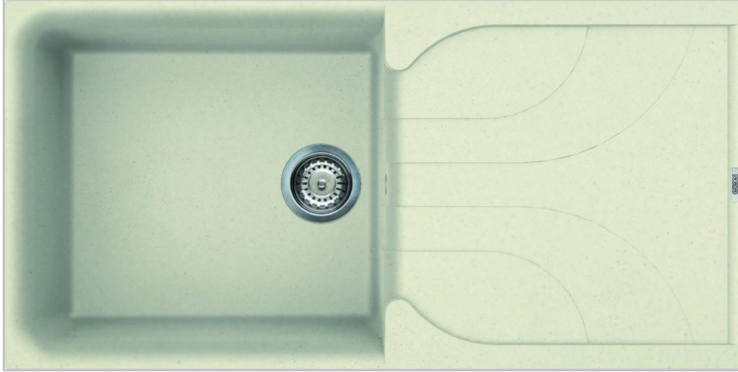

## Ego 480 cream

### Details

Designed to provide the perfect balance between style, quality, design and price.  
The EGO features delicate curves to the drainer profile, good sized bowls and practicality.

### Additional Information

SKU	LGE48062
Size sink	480 x 430 mm
Outlet	3.5" outlet
Depth	230 mm
Cabinet	600 mm
Total dimension	1000 x 500 mm
Installation method	Inset