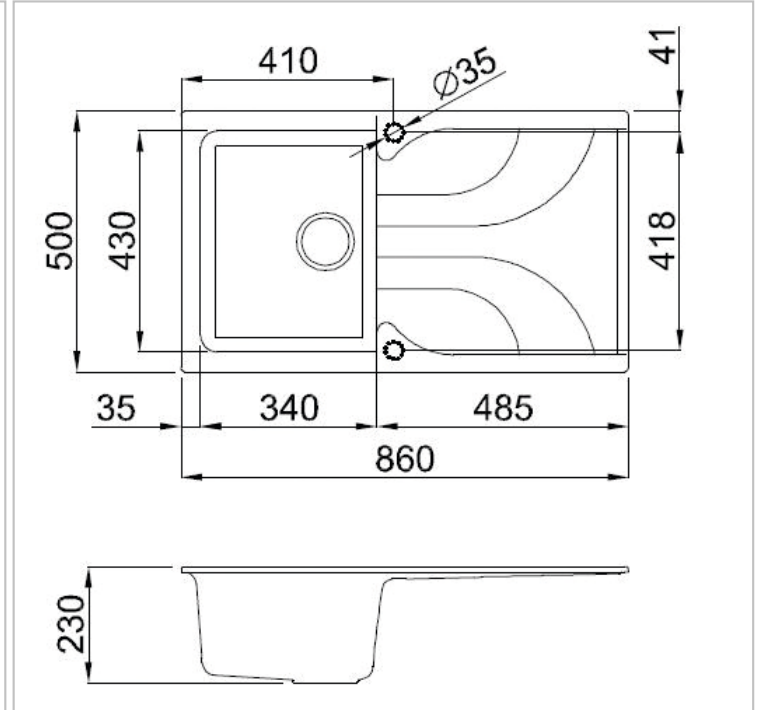

REGINOX

Ego 400 white

Details

Designed to provide the perfect balance between style, quality, design and price.
The EGO features delicate curves to the drainer profile, good sized bowls and practicality.

Additional Information

SKU	LGE40068
Size sink	340 x 430 mm
Outlet	3.5" outlet
Depth	230 mm
Cabinet	450 mm
Total dimension	860 x 500 mm
Installation method	Inset