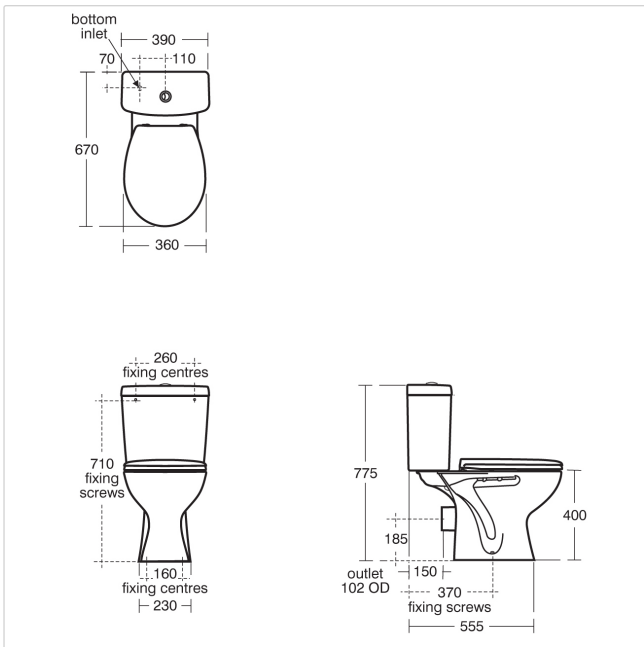

Colours

White (01)

Frequently used applications

Education	Factory
Hotels	Office
Public Building	Pubs and Clubs
Residential	Retail
Social Housing	Sports and Leisure
Student Accommodation	

Features

Water Saving