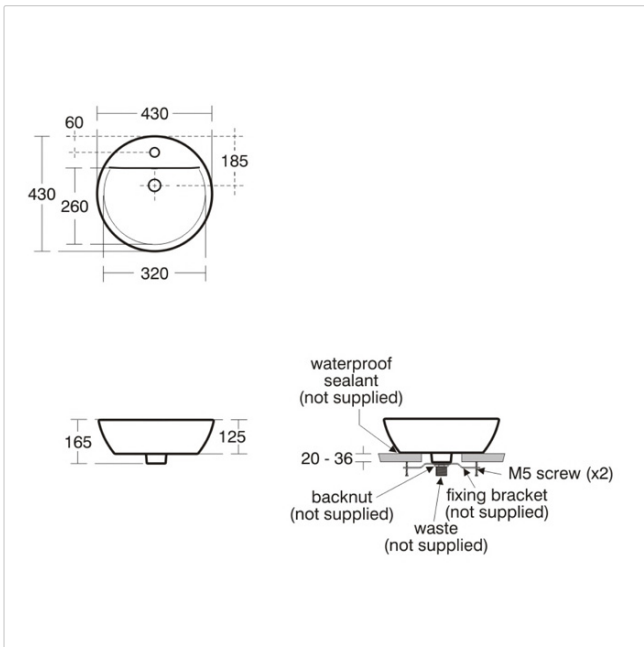

Designer

Robin Levien, RDI

Frequently used applications

- Education
- Hotels
- Pubs and Clubs
- Retail
- General Healthcare
- Office
- Residential
- Sports and Leisure

Tel: 0870 122 8822
Fax: 0870 122 8282
Email: info@idealspec.co.uk
Web: www.idealspec.co.uk