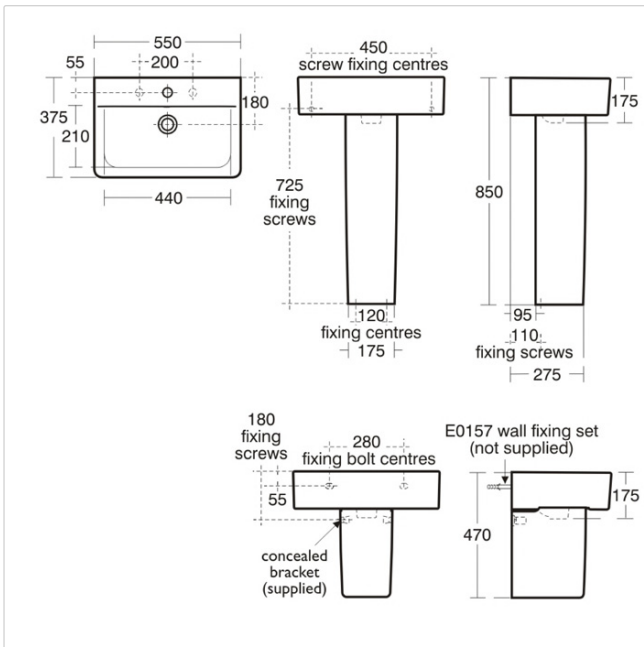

Material

Vitreous China

Weights

- E7992 15KG
- E7839 6.8KG
- B9915 1.675KG
- S8910 0.2KG
- E0157 0.162KG

Colours

White (01)

Standards

Vitreous china to BS 3402.
Washbasin to BS EN 14688 & BS EN 31

Special Notes

Washbasin wall mounted using E0157 wall fixing set, with semi-pedestal screwed to wall or full pedestal mounted using 2 screws through the back of the basin (not supplied)

Designer

Robin Levien, RDI

Frequently used applications

Education	General Healthcare
Hotels	Office
Pubs and Clubs	Residential
Retail	Sports and Leisure

Tel: 0870 122 8822
Fax: 0870 122 8282
Email: info@idealspec.co.uk
Web: www.idealspec.co.uk

Date created:05/04/2013