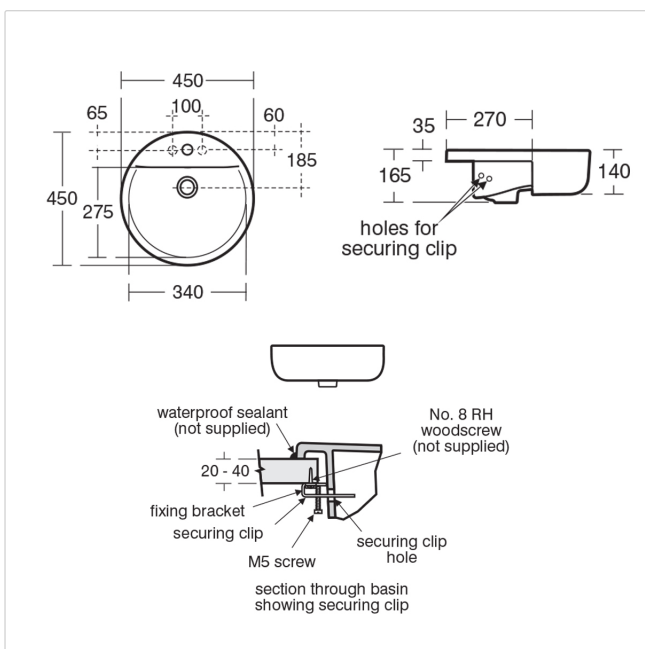

Designer

Robin Levien, RDI

Frequently used applications

Education	General Healthcare
Hotels	Office
Pubs and Clubs	Residential
Retail	Sports and Leisure

Tel: 0870 122 8822
Fax: 0870 122 8282
Email: info@idealspec.co.uk
Web: www.idealspec.co.uk

Date created:06/03/2013