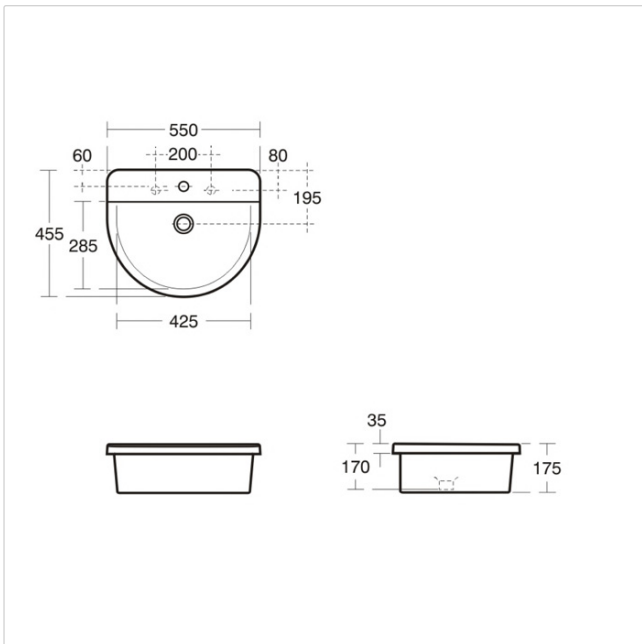

Concept Arc 55cm Countertop Washbasin, 1 Taphole

Illustrated

- E7976** Concept Arc 55cm countertop washbasin, 1 taphole
- B9915** Concept Blue washbasin mixer 1 hole with pop-up waste
- S8920** Trap 1 1/4in plastic resealing bottle, 75mm seal

- E7976 15.95KG
- B9915 1.675KG
- S8920 2KG

Special Notes

Self-rimming for drop-in installation as per template supplied and joint sealed with waterproof sealant (not supplied)

Colours

White (01)

Designer

Robin Levien, RDI