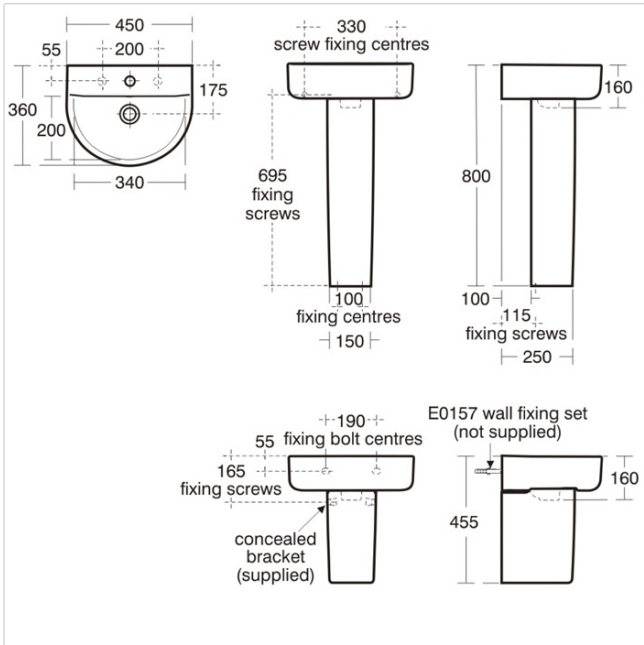

Designer

Robin Levien, RDI

Frequently used applications

Education	General Healthcare
Hotels	Office
Pubs and Clubs	Residential
Retail	Sports and Leisure

Tel: 0870 122 8822
Fax: 0870 122 8282
Email: info@idealspec.co.uk
Web: www.idealspec.co.uk