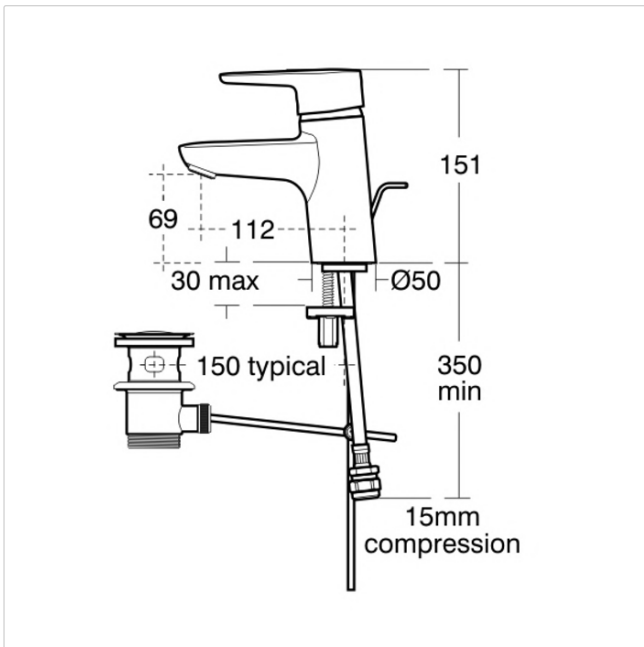

Designer

Robin Levien, RDI

Frequently used applications

Education	General Healthcare
Hotels	Office
Pubs and Clubs	Residential
Retail	Sports and Leisure

Tel: 0870 122 8822
Fax: 0870 122 8282
Email: info@idealspec.co.uk
Web: www.idealspec.co.uk