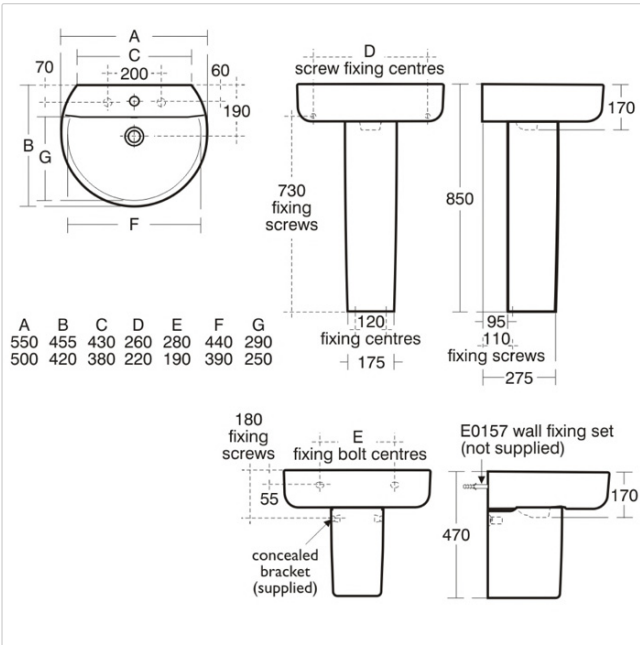

Material

Fine Fireclay

Weights

E7862	14.702KG
E7837	10.702KG
B9915	1.675KG
S8910	0.2KG

Colours

White (01)

Standards

Washbasin to BS EN 14688 & BS EN 31

Special Notes

Washbasin wall mounted using E0157 wall fixing set, with semi-pedestal screwed to wall or full pedestal mounted using 2 screws through the back of the basin (not supplied). When fitted to furniture washbasin must be secured to wall with E0157 wall fixing set. Can be used on Sphere/Arc basin units see furniture section for size details.

Designer

Robin Levien, RDI

Frequently used applications

Education	General Healthcare
Hotels	Office
Pubs and Clubs	Residential
Retail	Sports and Leisure

Tel: 0870 122 8822
Fax: 0870 122 8282
Email: info@idealspec.co.uk
Web: www.idealspec.co.uk

Date created: 05/04/2013