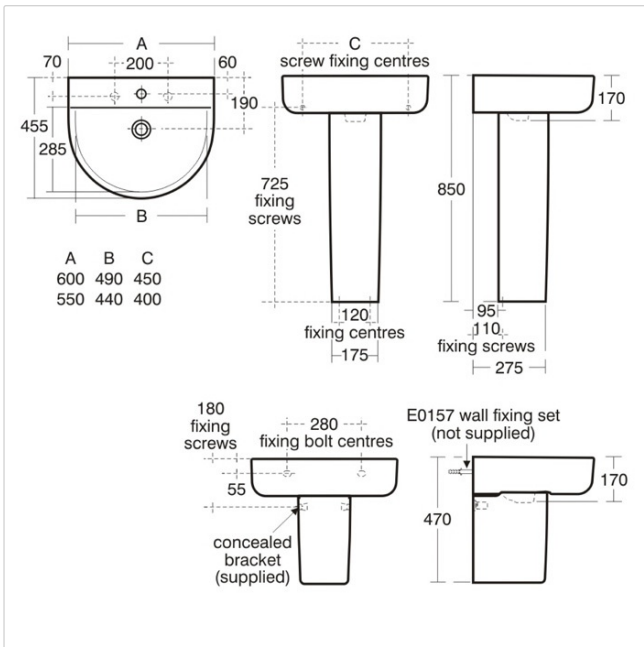

Designer

Robin Levien, RDI

Frequently used applications

Education	General Healthcare
Hotels	Office
Pubs and Clubs	Residential
Retail	Sports and Leisure

Tel: 0870 122 8822
Fax: 0870 122 8282
Email: info@idealspec.co.uk
Web: www.idealspec.co.uk