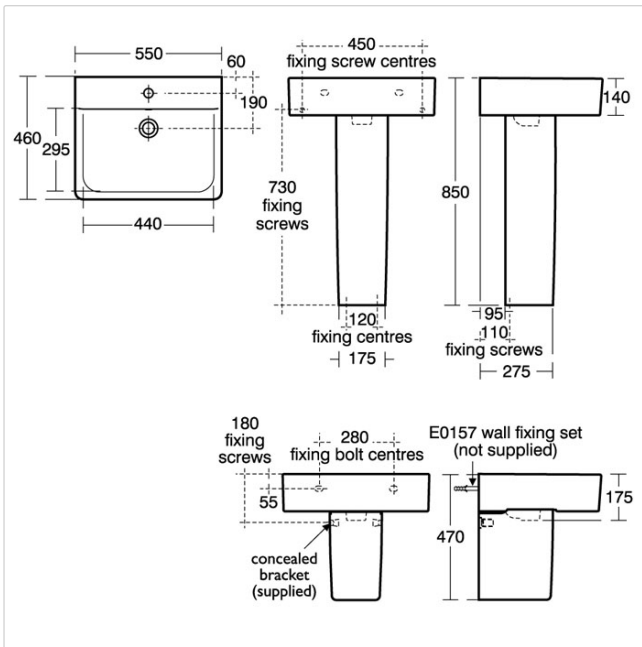

Concept Cube 55cm Washbasin, Pedestal Or Furniture 1 Taphole

Illustrated

- E7842** Concept Cube 55cm washbasin, 1 taphole with overflow
- E7839** Concept semi-pedestal for 50cm, 55cm or 60cm washbasins
- B9915** Concept Blue washbasin mixer 1 hole with pop-up waste
- S8910** Trap 1 1/4in plastic bottle, 75mm seal
- E0157** Wall fixing set

Configuration options

- E7837** Concept full pedestal
- A5648** CeraMix Blue single lever one hole basin mixer with pop-up waste
- E6445** Concept Cube 500 x 420mm wall hung washbasin unit with 2 drawer

Material

Fine Fireclay

Weights

- E7842 17.302KG
- E7839 6.8KG
- B9915 1.675KG
- S8910 0.2KG
- E0157 0.162KG

Colours

White (01)

Standards

Washbasin to BS EN 14688 & BS EN 31

Special Notes

Washbasin wall mounted using E0157 wall fixing set, with semi-pedestal screwed to wall or full pedestal mounted using 2 screws through the back of the basin (not supplied). When fitted to furniture washbasin must be secured to wall with E0157 wall fixing set. Can be used with Cube basin units see furniture section for size details.