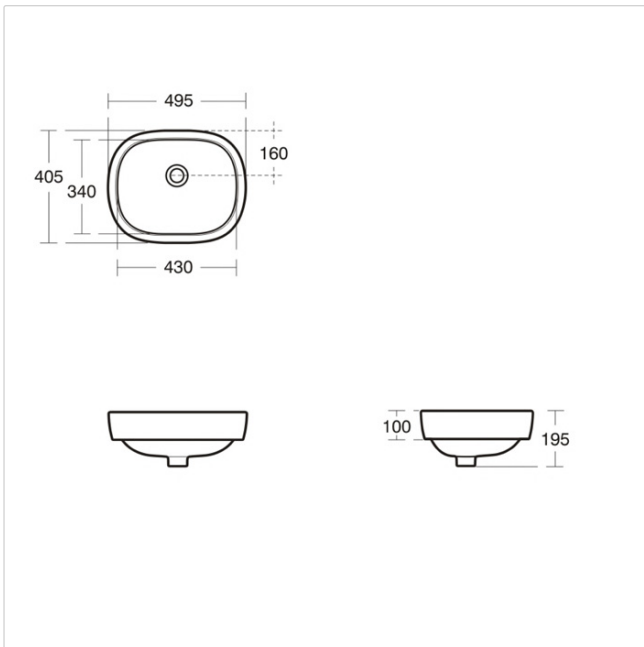

Designer

Jasper Morrison

Frequently used applications

Hotels	Office
Public Building	Pubs and Clubs
Residential	Retail
Sports and Leisure	

Tel: 0870 122 8822
Fax: 0870 122 8282
Email: info@idealspec.co.uk
Web: www.idealspec.co.uk