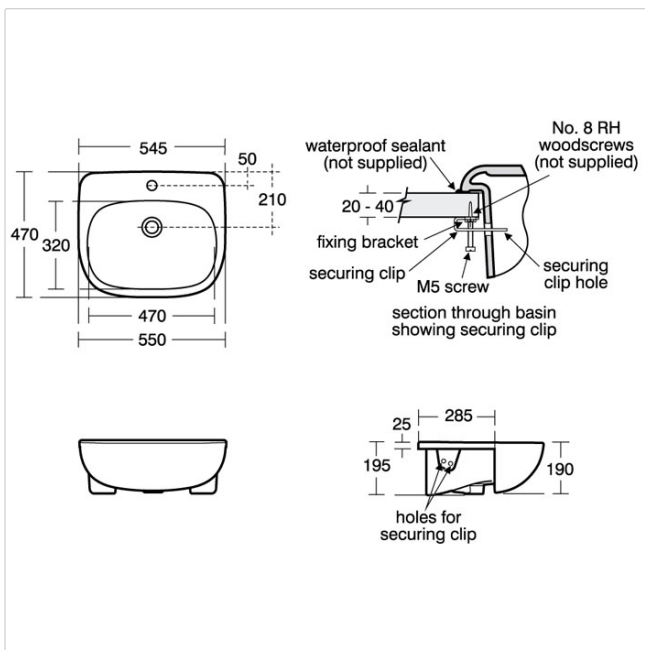

Jasper Morrison 55cm Semi-Countertop Washbasin, 1 Taphole

Illustrated

- E6206** Jasper Morrison 55cm semi-countertop washbasin, 1 taphole with overflow, no chainstay hole
- E6396** Jasper Morrison single lever one hole basin mixer with pop-up waste
- S8910** Trap 1 1/4in plastic bottle, 75mm seal

Configuration options

- E6397** Jasper Morrison single lever one hole basin mixer - no waste
- B8062** Active single lever one hole basin mixer with pop-up waste.
- S8733** Waste 1 1/4in brass anti theft swivel plug waste, 80mm slotted tail

Material

Fine Fireclay

Weights

- E6206 18.53KG
- E6396 2.25KG
- S8910 0.2KG

Colours

White (01)

Standards

Washbasin to BS EN 14688 & BS EN 31

Special Notes

Washbasin fixed to countertop with securing clips provided. Joint sealed with waterproof sealant (not supplied)

Designer

Jasper Morrison

Frequently used applications

- | | |
|--------------------|----------------|
| Hotels | Office |
| Public Building | Pubs and Clubs |
| Residential | Retail |
| Sports and Leisure | |