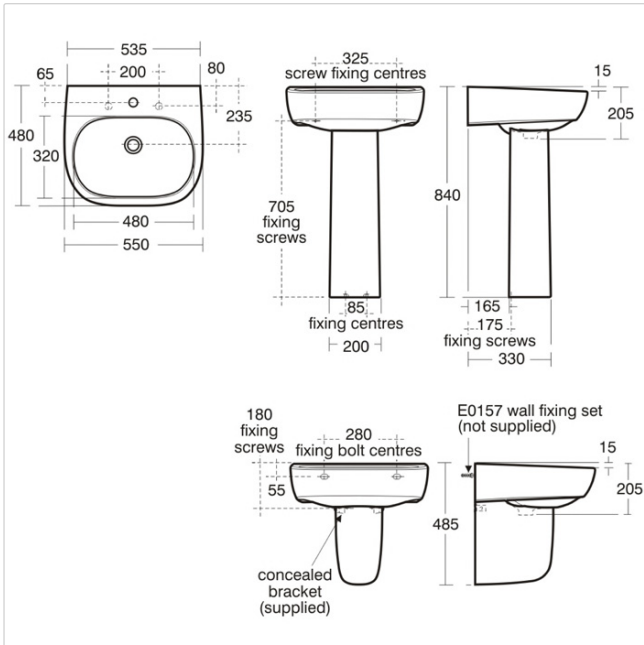

Material

Fine Fireclay

Weights

- E6187 14.6KG
- E6211 9.25KG
- E6396 2.25KG
- S8910 0.2KG

Colours

White (01)

Standards

Washbasin to BS EN 14688 & BS EN 31

Special Notes

Washbasin wall mounted using E0157 wall fixing set with semi-pedestal screwed to wall with brackets supplied or full pedestal mounted using 2 screws through the back of the basin (not supplied).

Designer

Jasper Morrison

Frequently used applications

Hotels	Office
Public Building	Pubs and Clubs
Residential	Retail
Sports and Leisure	

Tel: 0870 122 8822
Fax: 0870 122 8282
Email: info@idealspec.co.uk
Web: www.idealspec.co.uk

Date created: 24/02/2013