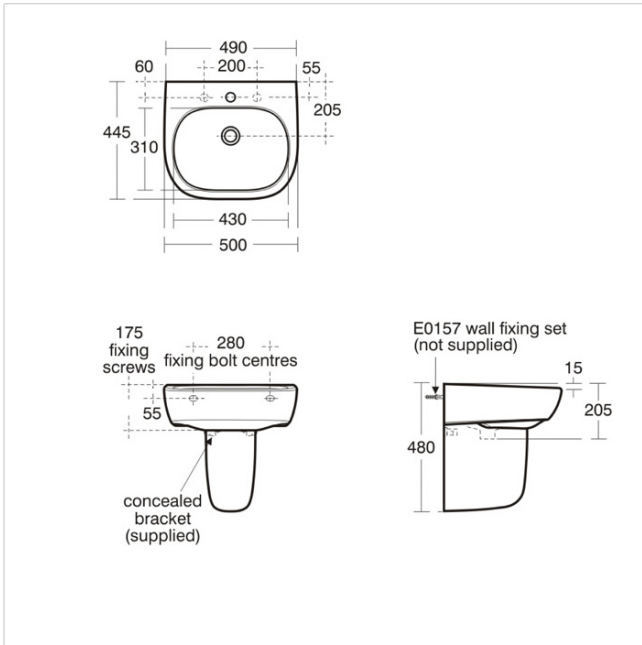

Material

Vitreous China

Weights

- E6183 12.95KG
- E6213 6.54KG
- E6396 2.25KG
- S8910 0.2KG
- E0157 0.162KG

Colours

White (01)

Standards

Vitreous china to BS 3402.
Washbasin to BS EN 14688 & BS EN 31

Special Notes

Washbasin wall mounted using E0157 wall fixing set with semi-pedestal screwed to wall with brackets supplied.

Designer

Jasper Morrison

Frequently used applications

Hotels	Office
Public Building	Pubs and Clubs
Residential	Retail
Sports and Leisure	

Tel: 0870 122 8822
Fax: 0870 122 8282
Email: info@idealspec.co.uk
Web: www.idealspec.co.uk

Date created:24/02/2013