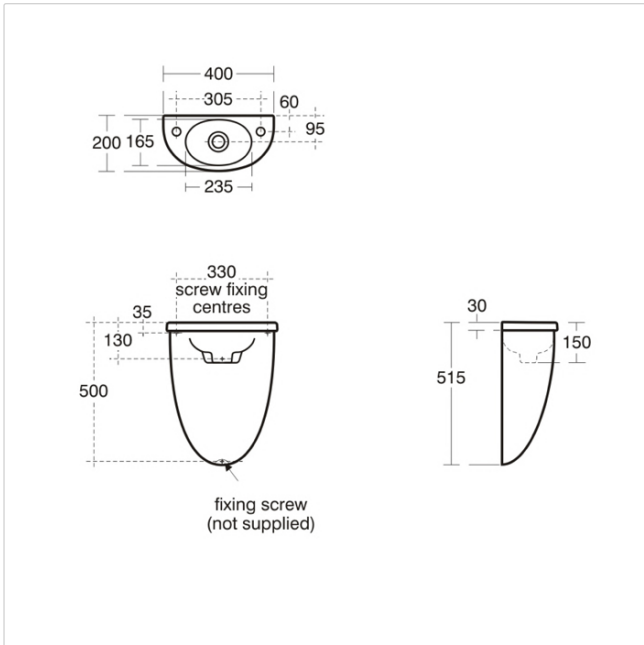

Designer

Robin Levien, RDI

Frequently used applications

- Factory
- Office
- Residential
- Student Accommodation
- Hotels
- Pubs and Clubs
- Retail

Features

Space Saving

Tel: 0870 122 8822
Fax: 0870 122 8282
Email: info@idealspec.co.uk
Web: www.idealspec.co.uk