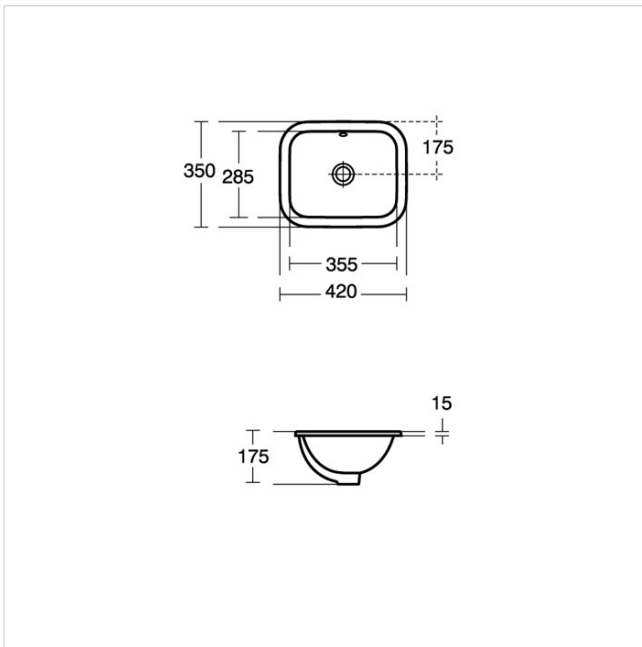

Designer

Robin Levien, RDI

Frequently used applications

Education	Hotels
Office	Public Building
Pubs and Clubs	Retail
Sports and Leisure	

Tel: 0870 122 8822
Fax: 0870 122 8282
Email: info@idealspec.co.uk
Web: www.idealspec.co.uk

Date created:25/02/2013