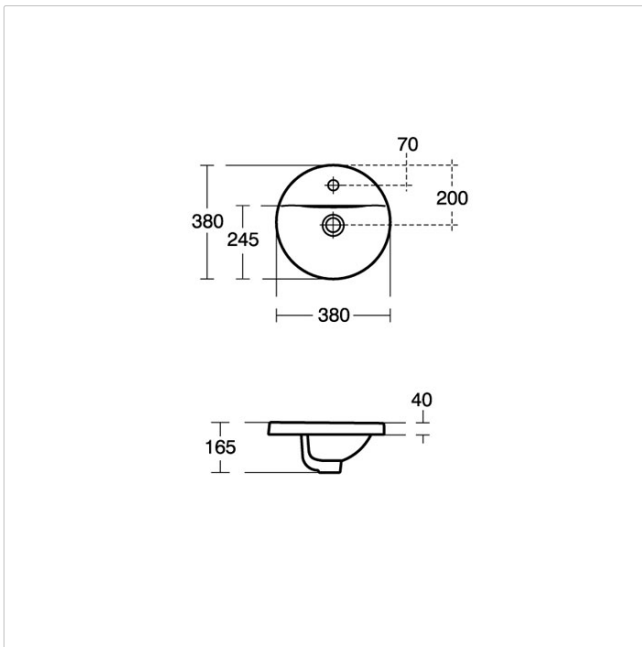

Designer

Robin Levien, RDI

Frequently used applications

Education	Hotels
Office	Public Building
Pubs and Clubs	Retail
Sports and Leisure	

Tel: 0870 122 8822
Fax: 0870 122 8282
Email: info@idealspec.co.uk
Web: www.idealspec.co.uk

Date created:25/02/2013