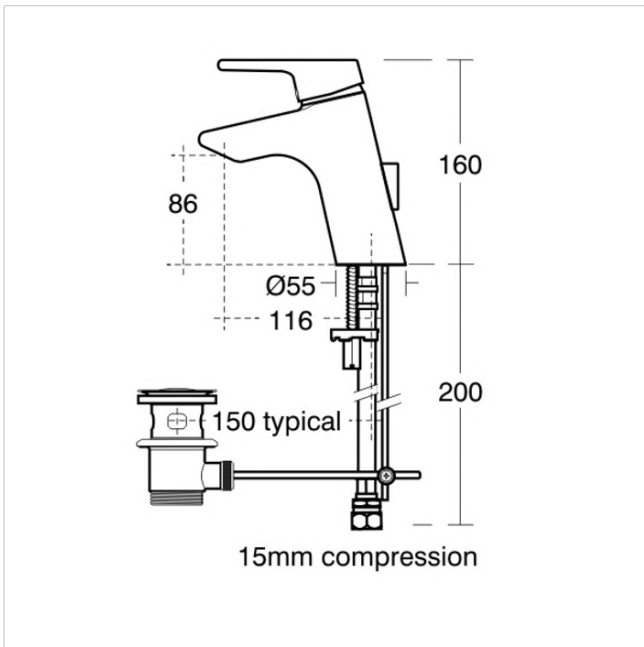

Material

Fine Fireclay

Weights

- E3102 13.21KG
- B8062 2.42KG
- S8910 0.2KG

Colours

White (01)

Standards

Washbasin to BS EN 14688 & BS EN 31

Special Notes

Washbasin fixed to countertop with securing clips provided. Joint sealed with waterproof sealant (not supplied)

Designer

Robin Levien, RDI

Frequently used applications

Hotels	Office
Public Building	Pubs and Clubs
Residential	Retail
Sports and Leisure	

Tel: 0870 122 8822
Fax: 0870 122 8282
Email: info@idealspec.co.uk
Web: www.idealspec.co.uk

Date created:24/02/2013