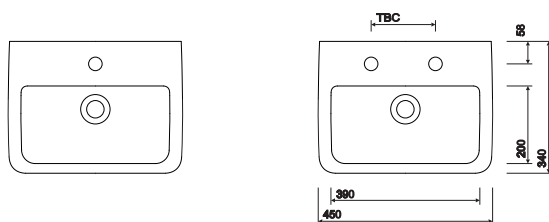

e200 450 handrinse

short projection design for smaller bathrooms
co-ordinating furniture available

E200 450 x 340mm 1TH washbasin

to specify/order:

Please use the product reference shown below.

washbasin

450 x 340mm:

taps & mixers

Refer to taps & mixers.

waste & traps

Refer to wastes & traps.

material

Vitreous China.

colours

White WH.

All measurements shown are in millimetres. Drawing sizes are not to scale.

Hotels

Commercial

Residential

Twyford
Geberit Group

116