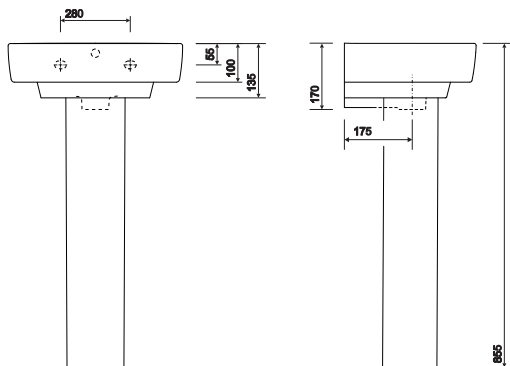

e200 450 handrinse

short projection design for smaller bathrooms
co-ordinating furniture available

E200 450 x 340mm 1TH washbasin

to specify/order:

Please use the product reference shown below.

washbasin

450 x 340mm:

Semi-pedestal

E54950WH

Note: For semi-pedestals use
a tubular trap WF8493XX

furniture

Refer to furniture.

fixings

Wall bolts (pair)

SR1015XX

taps & mixers

Refer to taps & mixers.

waste & traps

Refer to wastes & traps.

material

Vitreous China.

colours

White WH.

All measurements shown are in millimetres. Drawing sizes are not to scale.

Hotels

Commercial

Residential

Twyford
Geberit Group

116