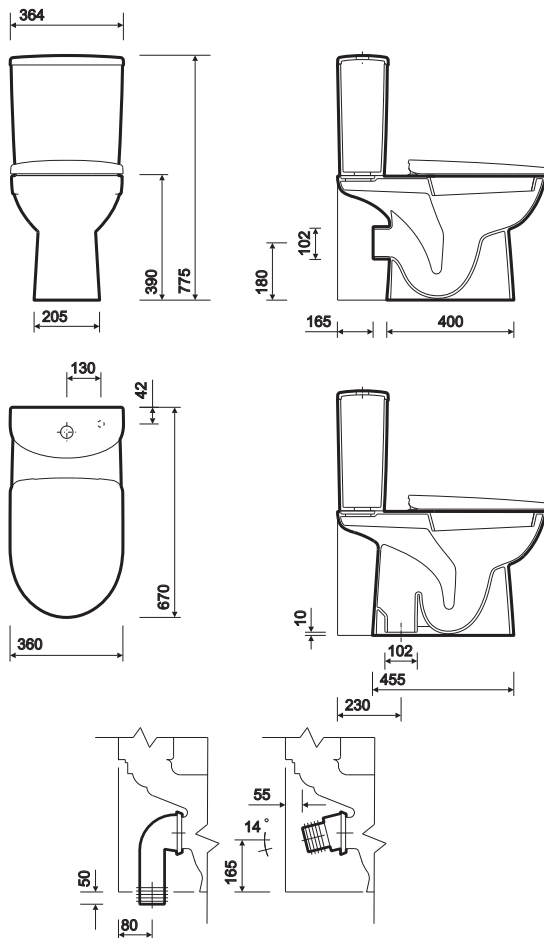

e100 standard round

available in round or square design
varied seat selection including quick release

E100 close coupled washdown WC suite, horizontal outlet

All measurements shown are in millimetres. Drawing sizes are not to scale.

to specify/order:

Please use the product reference shown below.

wc pan

Standard, horizontal outlet **E11148WH**
*Standard, bottom outlet **E11145WH**

*Close coupled round cistern & fittings:

4/2.6L BSIO, push button **E12590WH**

Soft closing mechanism, round **E17857WH**

quick release family seat & cover

Top fix hinge:

Soft closing mechanism **E17868WH**

wc outlet connector

P trap outlet connector **WF1240WH**

S or turned P trap connector **WF1241WH**

Bottom outlet connector **WF1224XX**

fixings

WC screwed to floor. cistern screwed to wall

material

Vitreous china.

colours

White WH.

note