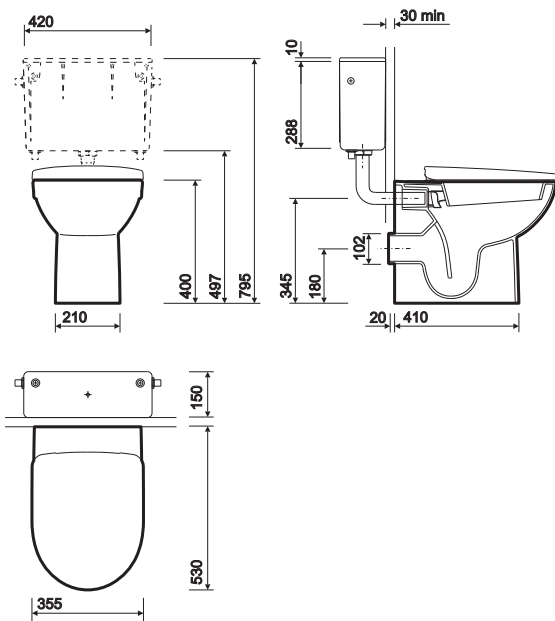

e100 btw

varied seat selection including quick release compatible with environmentally friendly 4/2.6 litre dual flush concealed cistern

E100 back-to-wall WC suite

to specify/order:

Please use the product reference shown below.

wc pan

Horizontal outlet **E11488WH**

concealed cisterns

	Single Flush		Dual Flush	
	6	4	6/4	4/2.6
Push Button			✓	✓
Lever			✓	

Refer to Concealed Cisterns matrix.

seat and cover - round

Plastic hinges **E17810WH**
 Metal hinges:
 Bottom fix **E17815WH**
 Top fix **E17861WH**
 Soft closing mechanism **E17851WH**

seat and cover - quick release

Metal hinges:
 Soft closing mechanism, round **E17857WH**

quick release family seat & cover

Top fix hinge:
 Soft closing mechanism **E17868WH**

wc outlet connector

P trap outlet connector **WF1240WH**
 S or turned P trap connector **WF1241WH**

fixings

WC screwed to floor, and sealed to wall and floor using silicone building sealant (not provided). WC fixings supplied.

material

Vitreous china.

colours

White WH.

All measurements shown are in millimetres. Drawing sizes are not to scale.