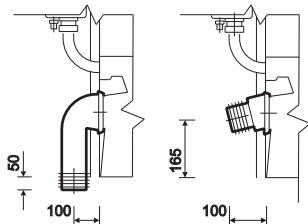

e100 btw

varied seat selection including quick release compatible with environmentally friendly 4/2.6 litre dual flush concealed cistern

E100 back-to-wall WC suite

to specify/order:

Please use the product reference shown below.

wc pan

Horizontal outlet **E11488WH**

concealed cisterns

	Single Flush		Dual Flush	
	6	4	6/4	4/2.6
Push Button			✓	✓
Lever			✓	

Refer to Concealed Cisterns matrix.

seat and cover - round

Plastic hinges **E17810WH**
 Metal hinges:
 Bottom fix **E17815WH**
 Top fix **E17861WH**
 Soft closing mechanism **E17851WH**

seat and cover - quick release

Metal hinges:
 Soft closing mechanism, round **E17857WH**

quick release family seat & cover

Top fix hinge:
 Soft closing mechanism **E17868WH**

wc outlet connector

P trap outlet connector **WF1240WH**
 S or turned P trap connector **WF1241WH**

fixings

WC screwed to floor, and sealed to wall and floor using silicone building sealant (not provided). WC fixings supplied.

material

Vitreous china.

colours

White WH.

All measurements shown are in millimetres. Drawing sizes are not to scale.