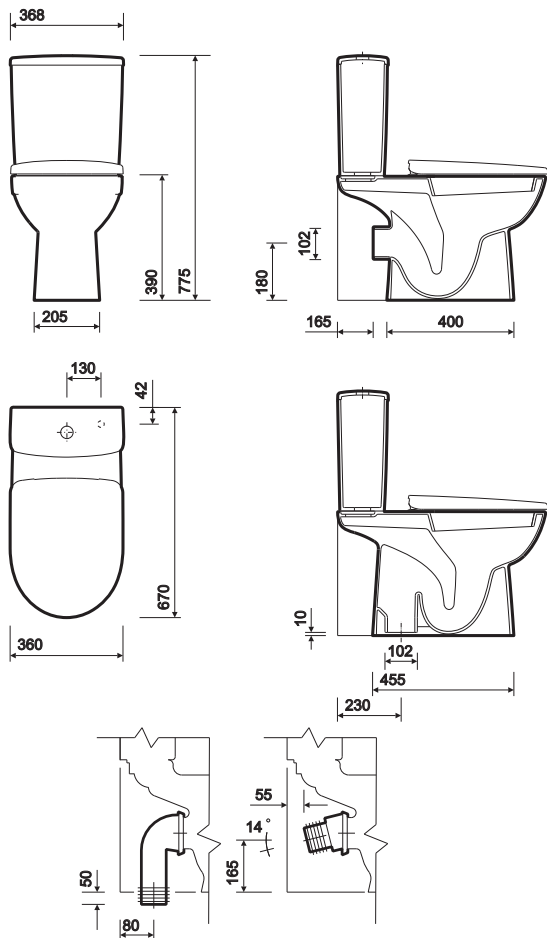

e100 standard square

available in round or square design
varied seat selection including quick release

E100 close coupled washdown WC suite, horizontal outlet

All measurements shown are in millimetres. Drawing sizes are not to scale.

to specify/order:

Please use the product reference shown below.

wc pan

Standard, horizontal outlet **E11148WH**
*Standard, bottom outlet **E11145WH**

*Close coupled square cistern & fittings:

4/2.6L BSIO, push button **E12490WH**

Soft closing mechanism, round **E17857WH**

quick release family seat & cover

Top fix hinge:

Soft closing mechanism **E17868WH**

wc outlet connector

P trap outlet connector **WF1240WH**

S or turned P trap connector **WF1241WH**

Bottom outlet connector **WF1224XX**

fixings

WC screwed to floor. cistern screwed to wall.

material

Vitreous china.

colours

White WH.

note