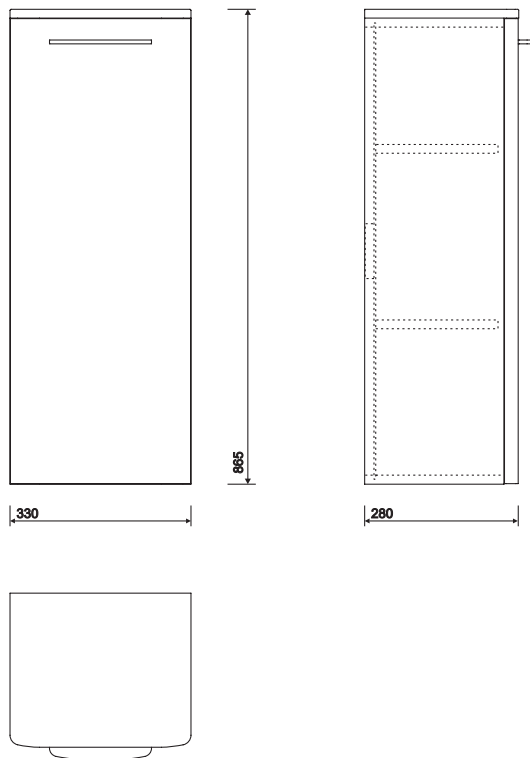

e100 large side furniture

supplied pre-assembled & complete with fixings
 modular style side cabinets available in 2 sizes – small and large for design flexibility
 can be installed with or without legs

E100 large side furniture - white gloss

All measurements shown are in millimetres. Drawing sizes are not to scale.

to specify/order:

Please use the product reference shown below.

large side furniture unit

330 x 865 x 280mm:

White **E10171WH**
 Grey Ash Wood **E10171GA**

optional legs

Pair of feet - Chrome Plated **E10002XX**

fixings

Furniture wall mounted with brackets, supplied.

material

Highly moisture resistant MDF.

colours

White gloss, Grey ash wood

modular combinations

2 x E10171WH
 2 x E10171GA

2 x E10371WH
 2 x E10371GA

E10171WH + E10371WH
 E10171GA + E10371GA

E10371WH + E10171WH
 E10371GA + E10171GA

Note: Each unit door is reversible to accommodate stacked combinations as shown above.