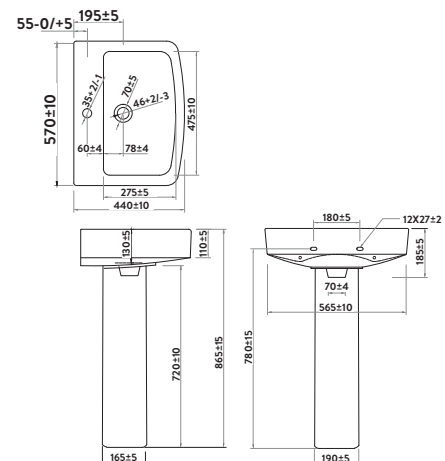

## Denza Basin BASIN ONLY

Product Code: DEN003

Product Measurements	
Product Weight:	17.5kg
Product Width:	570mm
Product Height:	185mm
Product Depth:	440mm
Product Length:	N/A
Product Transportation	
Barcode:	5060500642259
Country of Origin:	China
Comodity Code:	3922100000
Primary Packed Measurements	
Packaged Weight:	18.5kg
Packaged Length:	580mm
Packaged Width:	470mm
Packaged Height:	165mm
Packaging Weight	
Card:	1kg
Paper:	N/A
Wood:	N/A
Plastic:	0.026kg
General Information	
Construction Material:	Ceramic
Installation Type:	Wall Mounted
Colour / Finish:	White
Basin Attributes	
Basin Type:	Wall Mounted
Number of Tap Holes:	1
Compatible Tap Codes:	All Mono Mixers
Overflow:	Yes
Recommened Waste Type:	Slotted
Inner Bowl Width:	475
Inner Bowl Length:	275
Inner Bowl Depth:	130
Compatible Waste Part Code:	WASTE94 / WASTE88 WASTE92 / WASTE93 WASTE100 / BLACK094 BLACK098
Compliance DOP	
HBDOC084 / HBDOC085	

**SCUDO**  
BEAUTIFUL BATHROOMS

0330 124 7290

sales@scudo.co.uk - www.scudo.co.uk

Scudo is the trading name of Harrison Bathrooms Ltd. Whilst we endeavour to ensure that the product information is accurate we accept no liability for any information given. All images are for illustration purposes only. Product images and specification are subject to change. Measurement are in millimetres and are nominal.

**Dimensions**  
(measurements in mm)