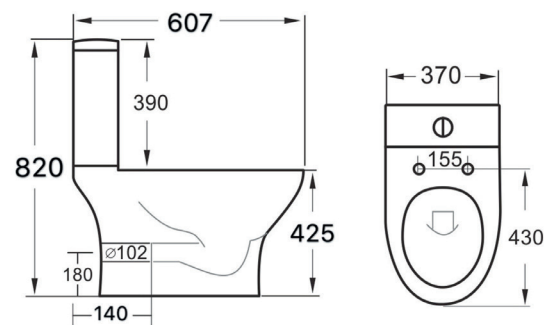

## Deia Rimless Open Back Pan

Product Code: DEIA001

**SCUDO**  
BEAUTIFUL BATHROOMS

0330 124 7290

sales@scudo.co.uk - www.scudo.co.uk

Scudo is the trading name of Harrison Bathrooms Ltd. Whilst we endeavour to ensure that the product information is accurate we accept no liability for any information given. All images are for illustration purposes only. Product images and specification are subject to change. Measurement are in millimetres and are nominal.

Product Name	DEIA001
Product Description	425mm Rimless Pan Open Back
<b>Product Transportation</b>	
Barcode	5060713720577
Country of origin	CH
Commodity code	6910100000
<b>Product Measurements</b>	
Product Weight (KG)	29.5
Product Width (mm)	365
Product Height (mm)	430
Product Depth (mm)	0
Product Length (mm)	610
<b>Primary Packed Measurements</b>	
Packaged Weight	30.3
Packed Length	625
Packed Width	385
Packed Height	450
<b>Packaging Weights</b>	
Card (kg)	0.8
Paper (kg)	n/a
Wood (kg)	n/a
Plastic (kg)	0.002
Compliance DOP	HBD0C102, HBD0C103

<b>General Information</b>	
Construction Material	ABS
Installation type	Top Fix
Colour / Finish	White
<b>Toilet Seat Specification</b>	
Quick release	Yes
Soft Close	Yes
Top or Bottom Fix	Top Fix
Shape	D-Shaped
Adjustment (mm)	70-170